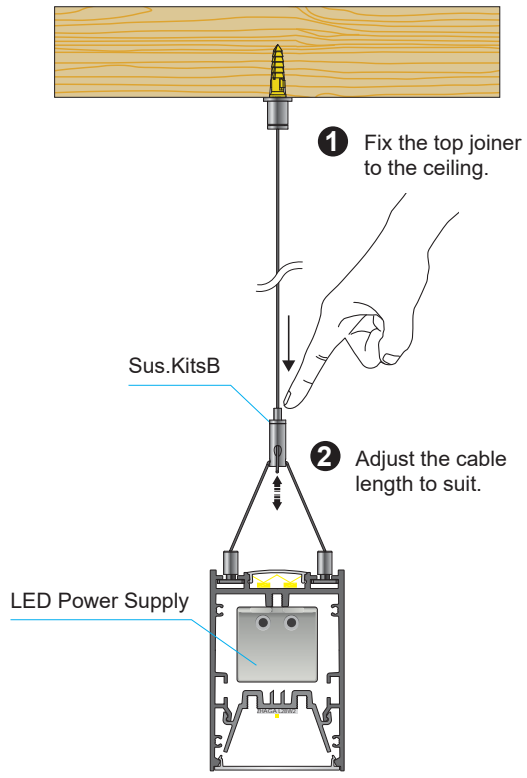

ARCHITECTURAL P SERIES INSTALLATION

- Suspended
- For P46,P74,W91

- Suspended
- For P50,P60

- Corner
- For W91

- Wall Mounted
- For P46, P50, P60, P74

ARCHITECTURAL P SERIES INSTALLATION

- Surface ceiling
- For P74