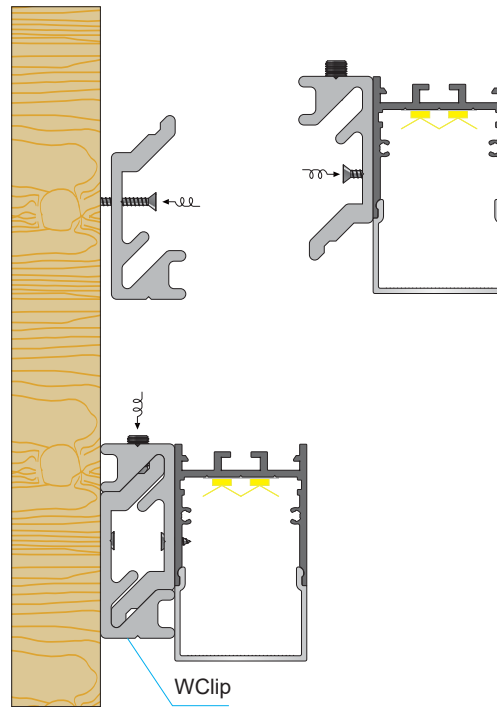

ARCHITECTURAL 35 SERIES INSTALLATION

- Trimless
- For TR35

ARCHITECTURAL 35 SERIES INSTALLATION

- Suspended
- For WN35, WU35, WUH35, WN35-25, WU35-25, WUH35-25

- Wall Mounted
- For WN35, WU35, WUH35

- Recessed
- For WN31

- Surface ceiling
- For WN35, WU35, WUH35, WN35-25, WU35-25, WUH35-25