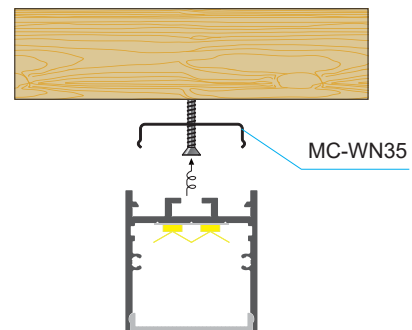

ARCHITECTURAL 35 SERIES INSTALLATION

- Trimless
- For TR35

ARCHITECTURAL 35 SERIES INSTALLATION

- Suspended
- For WN35, WU35, WUH35, WN35-25, WU35-25, WUH35-25

- Wall Mounted
- For WN35, WU35, WUH35

- Recessed
- For WN31

- Surface ceiling
- For WN35, WU35, WUH35, WN35-25, WU35-25, WUH35-25