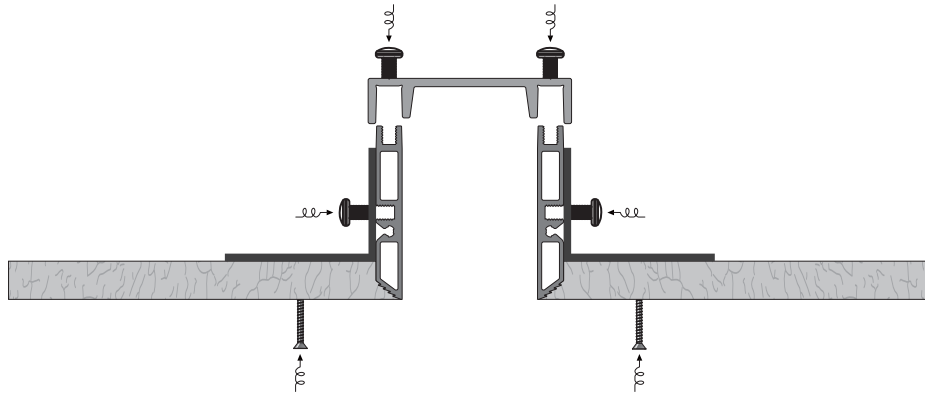

ARCHITECTURAL 35 SERIES INSTALLATION

- Trimless
- For TR35

ARCHITECTURAL 35 SERIES INSTALLATION

- Suspended
- For WN35, WU35, WUH35, WN35-25, WU35-25, WUH35-25

- Wall Mounted
- For WN35, WU35, WUH35

- Recessed
- For WN31

- Surface ceiling
- For WN35, WU35, WUH35, WN35-25, WU35-25, WUH35-25