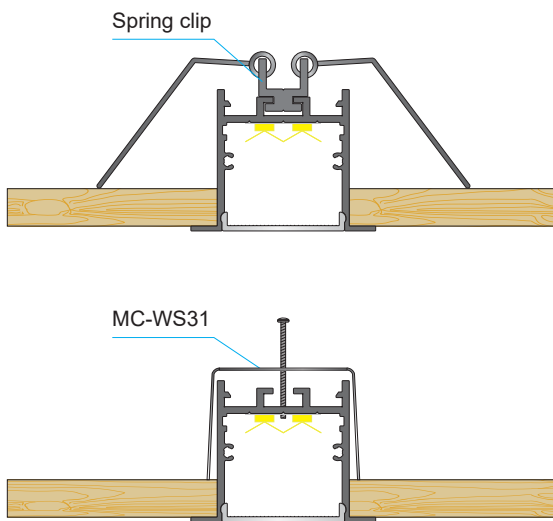

ARCHITECTURAL 35 SERIES INSTALLATION

- Trimless
- For TR35

ARCHITECTURAL 35 SERIES INSTALLATION

- Suspended
- For WN35, WU35, WUH35, WN35-25, WU35-25, WUH35-25

- Wall Mounted
- For WN35, WU35, WUH35

- Recessed
- For WN31

- Surface ceiling
- For WN35, WU35, WUH35, WN35-25, WU35-25, WUH35-25