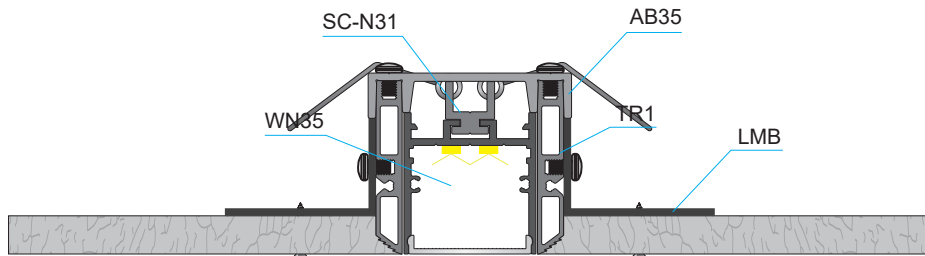

ARCHITECTURAL 35 SERIES INSTALLATION

- Trimless
- For TR35

ARCHITECTURAL 35 SERIES INSTALLATION

- Suspended
- For WN35, WU35, WUH35, WN35-25, WU35-25, WUH35-25

- Wall Mounted
- For WN35, WU35, WUH35

- Recessed
- For WN31

- Surface ceiling
- For WN35, WU35, WUH35, WN35-25, WU35-25, WUH35-25