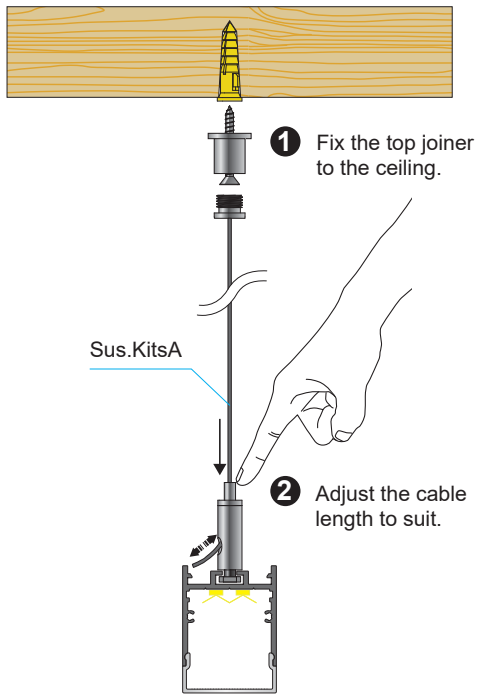

ARCHITECTURAL 35 SERIES INSTALLATION

- Trimless
- For TR35

ARCHITECTURAL 35 SERIES INSTALLATION

- Suspended
- For WN35, WU35, WUH35, WN35-25, WU35-25, WUH35-25

- Wall Mounted
- For WN35, WU35, WUH35

- Recessed
- For WN31

- Surface ceiling
- For WN35, WU35, WUH35, WN35-25, WU35-25, WUH35-25