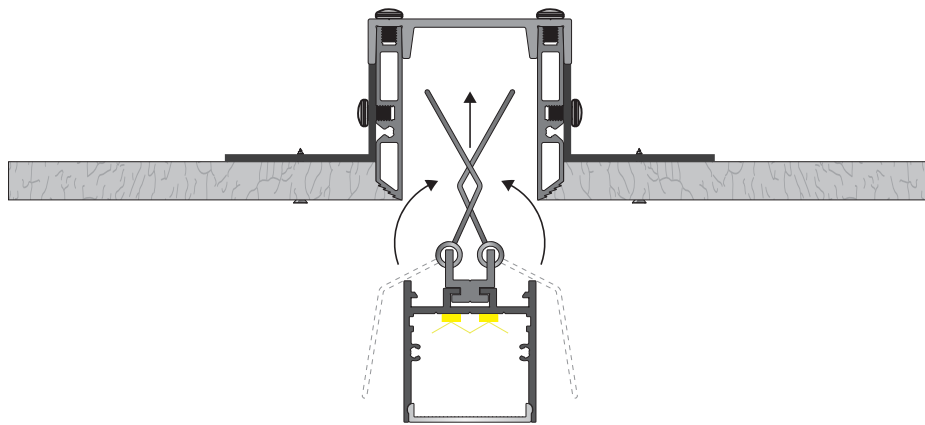

ARCHITECTURAL 35 SERIES INSTALLATION

- Trimless
- For TR35

ARCHITECTURAL 35 SERIES INSTALLATION

- Suspended
- For WN35, WU35, WUH35, WN35-25, WU35-25, WUH35-25

- Wall Mounted
- For WN35, WU35, WUH35

- Recessed
- For WN31

- Surface ceiling
- For WN35, WU35, WUH35, WN35-25, WU35-25, WUH35-25