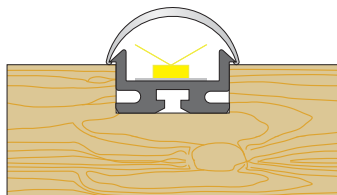

**SURFACE MOUNT SERIES INSTALLATION**

- Adjustable Clip Installation
- For AS1, AS2, AS3, AS4, AS6, AST1, AL60, MD, C22, AP1, AP2

- Suspended
- For C22, AP1

- Recessed
- For AP2

- Surface ceiling
- For AS1, AS2, AS3, AS4, AS5, AS6, AST1, AL60, MD, C22, AS7, AP2