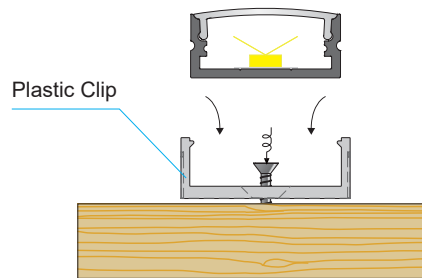

**SURFACE MOUNT SERIES INSTALLATION**

- Adjustable Clip Installation
- For AS1, AS2, AS3, AS4, AS6, AST1, AL60, MD, C22, AP1, AP2

- Suspended
- For C22, AP1

- Recessed
- For AP2

- Surface ceiling
- For AS1, AS2, AS3, AS4, AS5, AS6, AST1, AL60, MD, C22, AS7, AP2