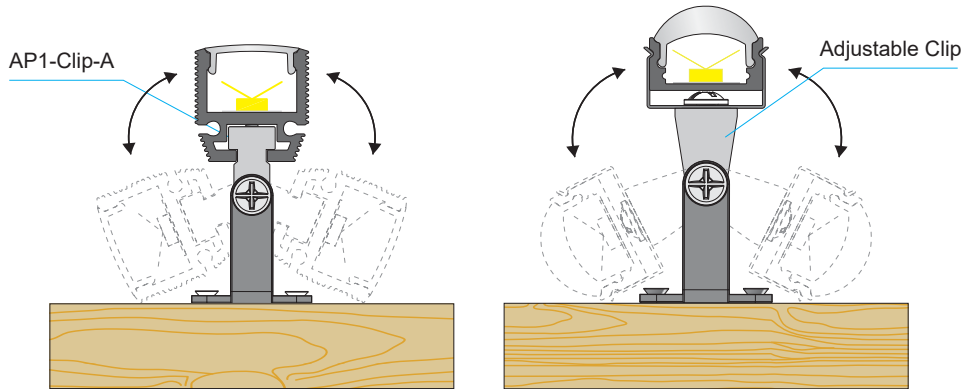

**SURFACE MOUNT SERIES INSTALLATION**

- Adjustable Clip Installation
- For AS1, AS2, AS3, AS4, AS6, AST1, AL60, MD, C22, AP1, AP2

- Suspended
- For C22, AP1

- Recessed
- For AP2

- Surface ceiling
- For AS1, AS2, AS3, AS4, AS5, AS6, AST1, AL60, MD, C22, AS7, AP2