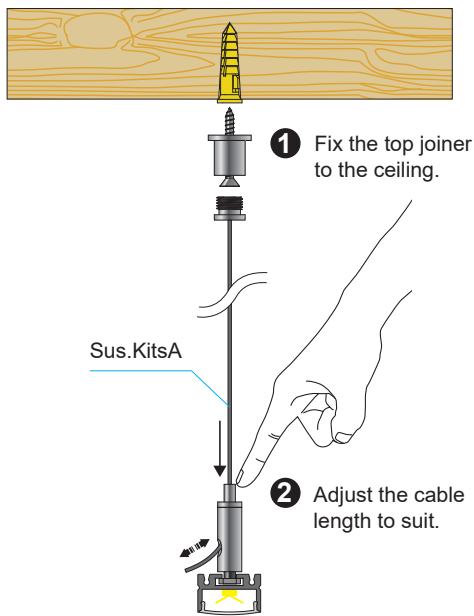

**SURFACE MOUNT SERIES INSTALLATION**

- Adjustable Clip Installation
- For AS1, AS2, AS3, AS4, AS6, AST1, AL60, MD, C22, AP1, AP2

- Suspended
- For C22, AP1

- Recessed
- For AP2

- Surface ceiling
- For AS1, AS2, AS3, AS4, AS5, AS6, AST1, AL60, MD, C22, AS7, AP2