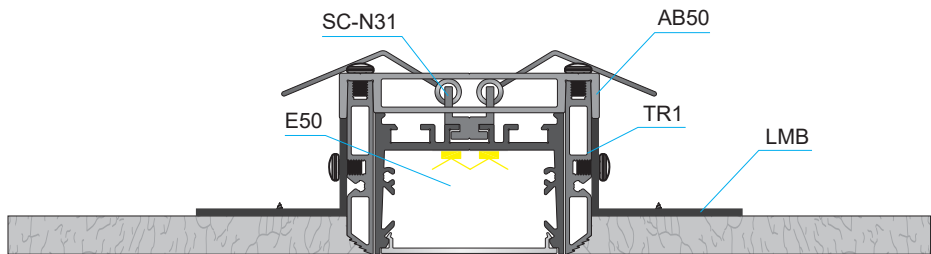

ARCHITECTURAL 50 SERIES INSTALLATION

- Trimless
- For TR50

ARCHITECTURAL 50 SERIES INSTALLATION

- Suspended
- For E50, EU50

- Suspended
- For EH50

- Surface ceiling
- For E50, EU50

- Recessed
- For ER50

ARCHITECTURAL 50 SERIES INSTALLATION

- Wall Mounted
- For E50, EU50, EH50