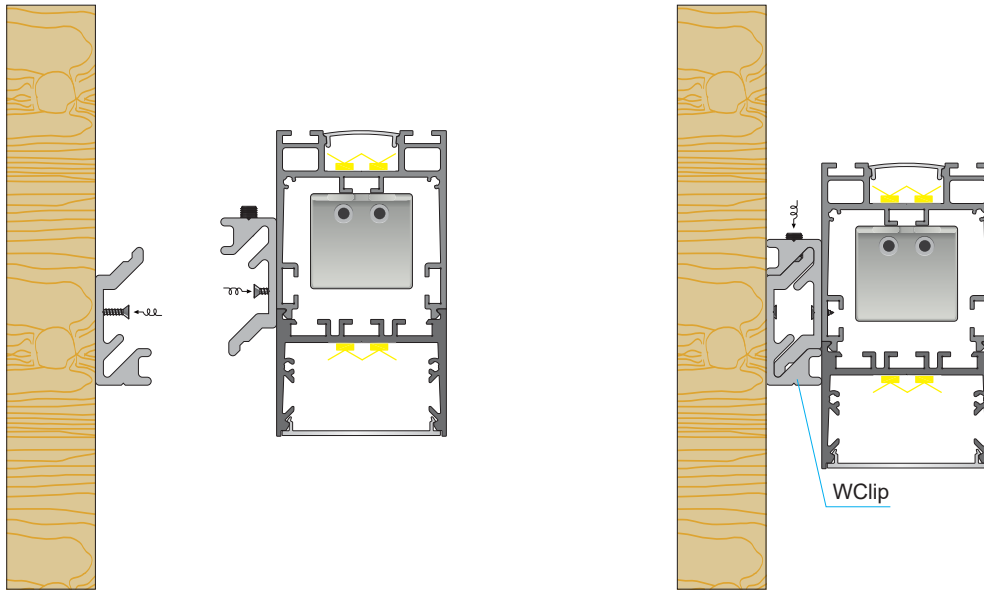

ARCHITECTURAL 50 SERIES INSTALLATION

- Trimless
- For TR50

ARCHITECTURAL 50 SERIES INSTALLATION

- Suspended
- For E50, EU50

- Suspended
- For EH50

- Surface ceiling
- For E50, EU50

- Recessed
- For ER50

ARCHITECTURAL 50 SERIES INSTALLATION

- Wall Mounted
- For E50, EU50, EH50