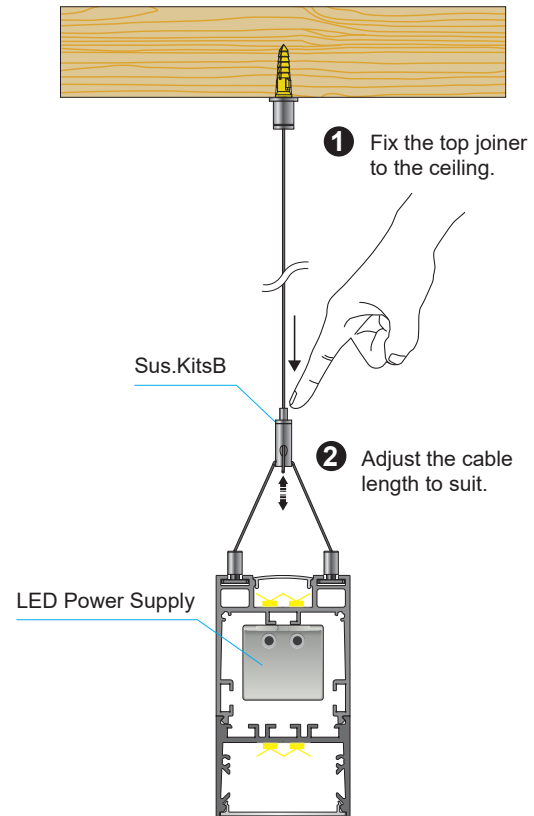

ARCHITECTURAL 50 SERIES INSTALLATION

- Trimless
- For TR50

ARCHITECTURAL 50 SERIES INSTALLATION

- Suspended
- For E50, EU50

- Suspended
- For EH50

- Surface ceiling
- For E50, EU50

- Recessed
- For ER50

ARCHITECTURAL 50 SERIES INSTALLATION

- Wall Mounted
- For E50, EU50, EH50