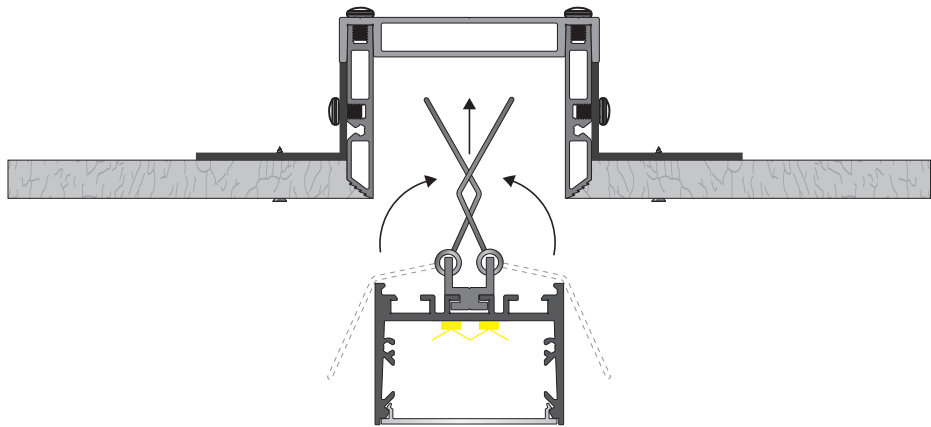

ARCHITECTURAL 50 SERIES INSTALLATION

- Trimless
- For TR50

ARCHITECTURAL 50 SERIES INSTALLATION

- Suspended
- For E50, EU50

- Suspended
- For EH50

- Surface ceiling
- For E50, EU50

- Recessed
- For ER50

ARCHITECTURAL 50 SERIES INSTALLATION

- Wall Mounted
- For E50, EU50, EH50