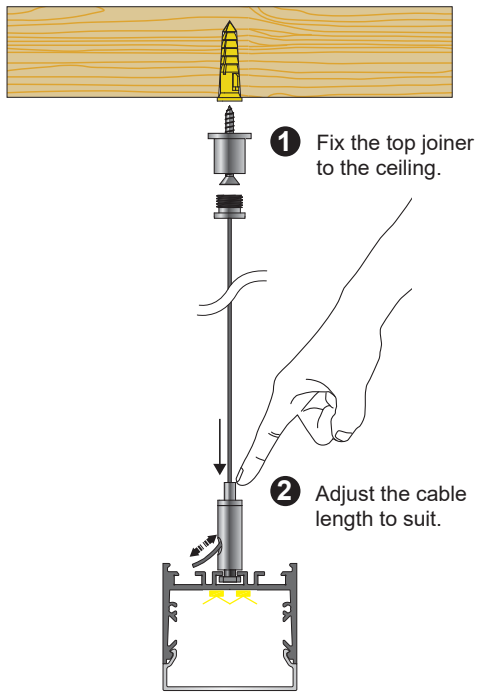

ARCHITECTURAL 50 SERIES INSTALLATION

- Trimless
- For TR50

ARCHITECTURAL 50 SERIES INSTALLATION

- Suspended
- For E50, EU50

- Suspended
- For EH50

- Surface ceiling
- For E50, EU50

- Recessed
- For ER50

ARCHITECTURAL 50 SERIES INSTALLATION

- Wall Mounted
- For E50, EU50, EH50